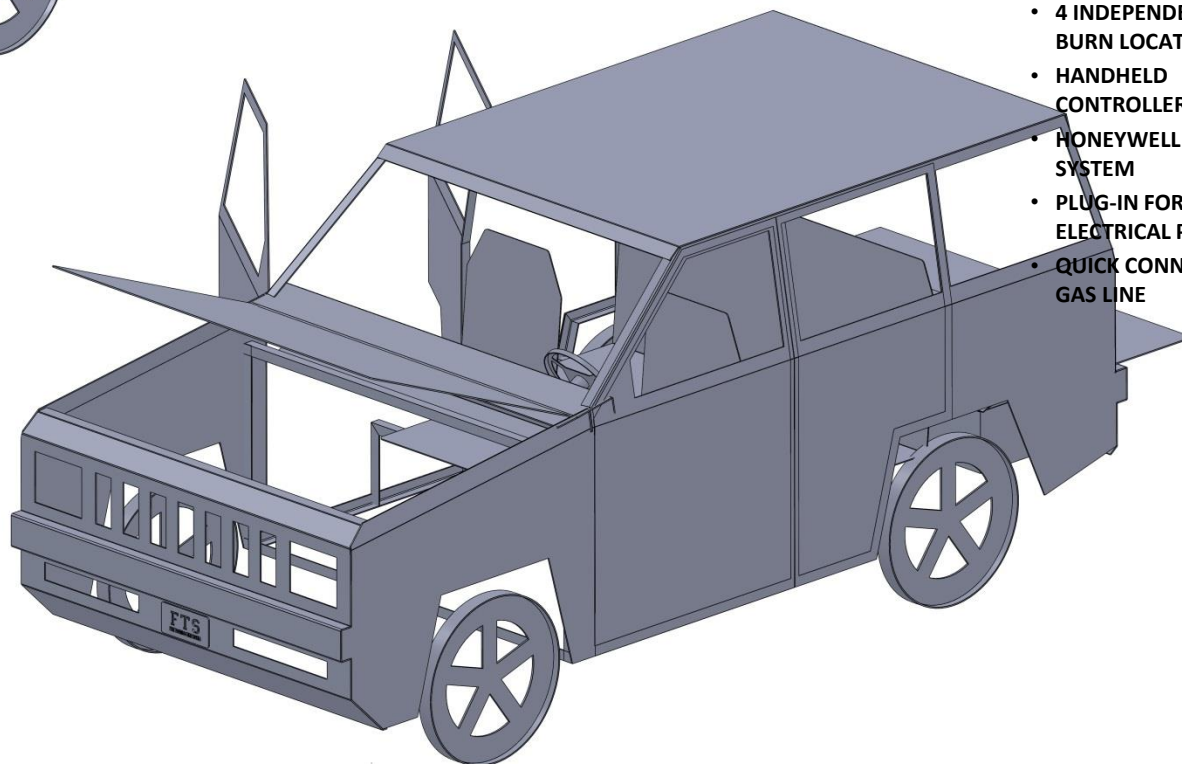

3233 E. Corona Avenue  
Phoenix, AZ 85040  
1-877-268-8303  
[www.mobilefireunits.com](http://www.mobilefireunits.com)

- SUV 14' L X 5' W X 6' T
- HEAVY PLATE STEEL CONSTRUCTION
- HEAT RESISTANT CASTERS
- 4 INDEPENDENT LPG BURN LOCATIONS
- HANDHELD CONTROLLER
- HONEYWELL CONTROL SYSTEM
- PLUG-IN FOR ELECTRICAL POWER
- QUICK CONNECT FOR GAS LINE