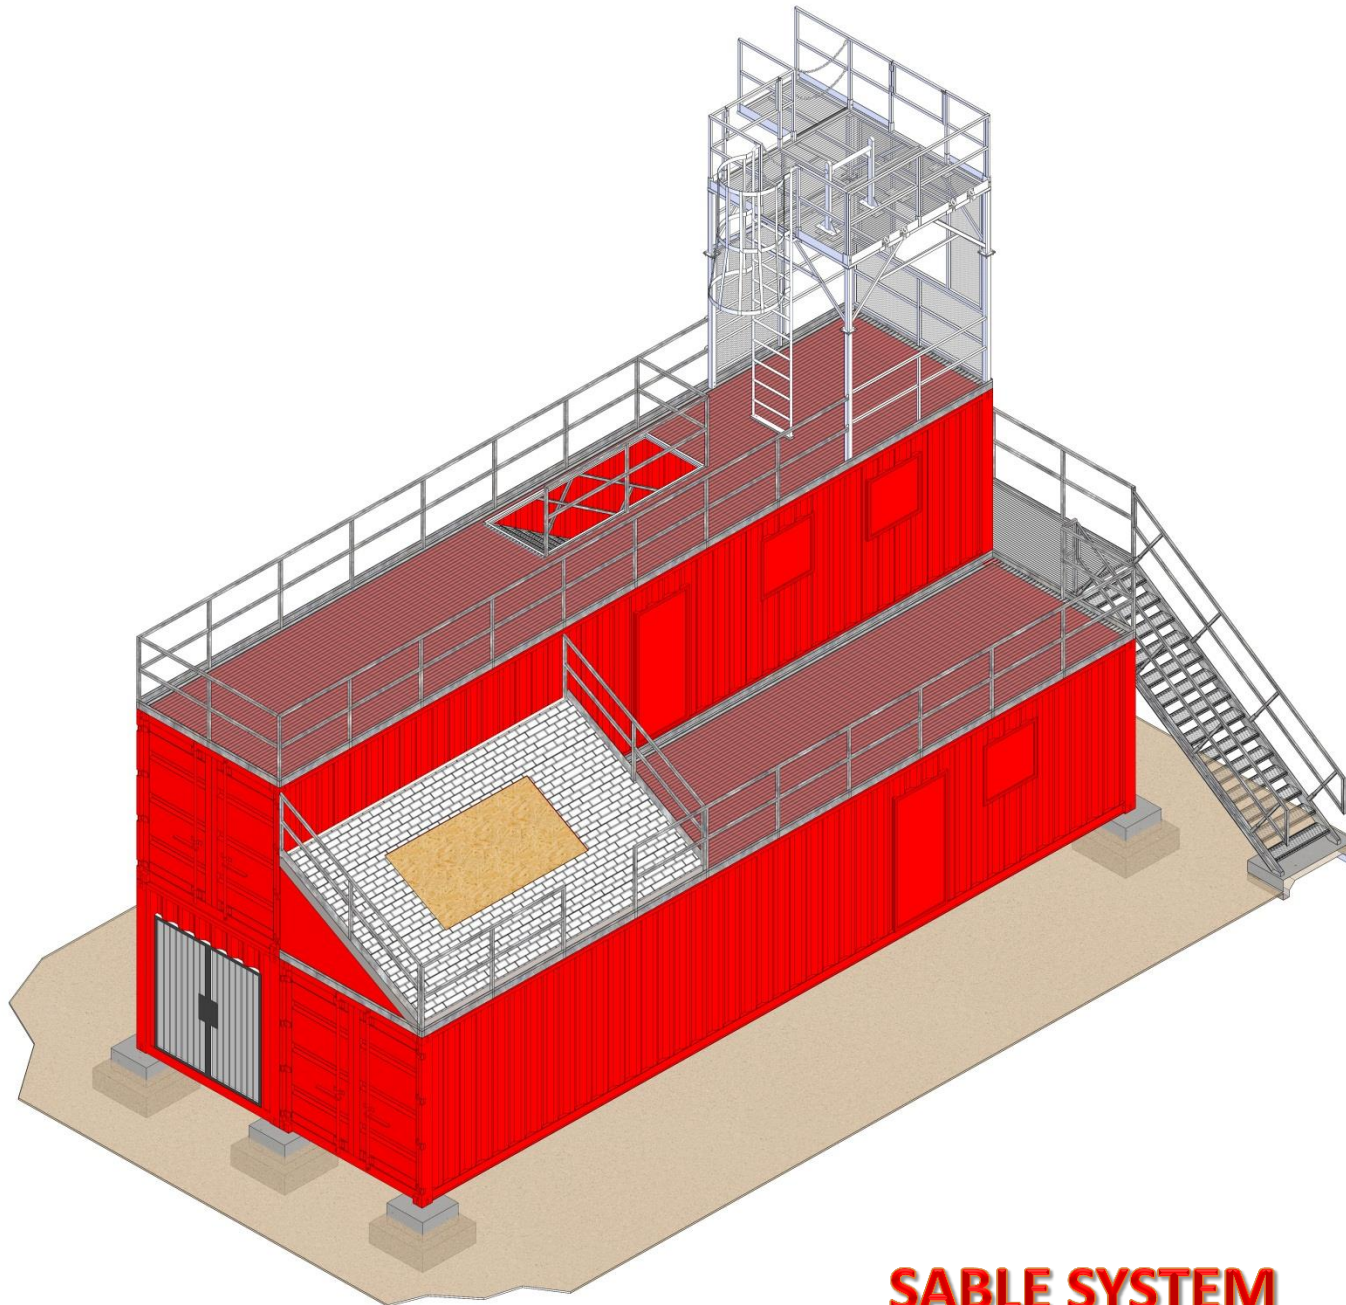

3233 E. Corona Avenue
Phoenix, AZ 85040
1-877-268-8303
www.mobilefireunits.com

- 3 – 40' CONTAINERS
- 2 – BURN ROOMS
- TEMPERATURE MONITORING SYSTEM
- RECONFIGURABLE SCBA MAZE
- SHORING PROP
- WALL BREACH PROP
- INTERIOR STAIRS
- EXTERIOR STAIRS
- ACTIVE ROOF
- OSHA COMPLIANT GUARDRAIL SYSTEM
- RAPPELLING TOWER
- STANDPIPE SYSTEM
- SPRINKLER SYSTEM
- PITCHED ROOF PROP
- FORCED ENTRY DOOR
- PERSONNEL DOORS
- DENVER WINDOW

SABLE SYSTEM