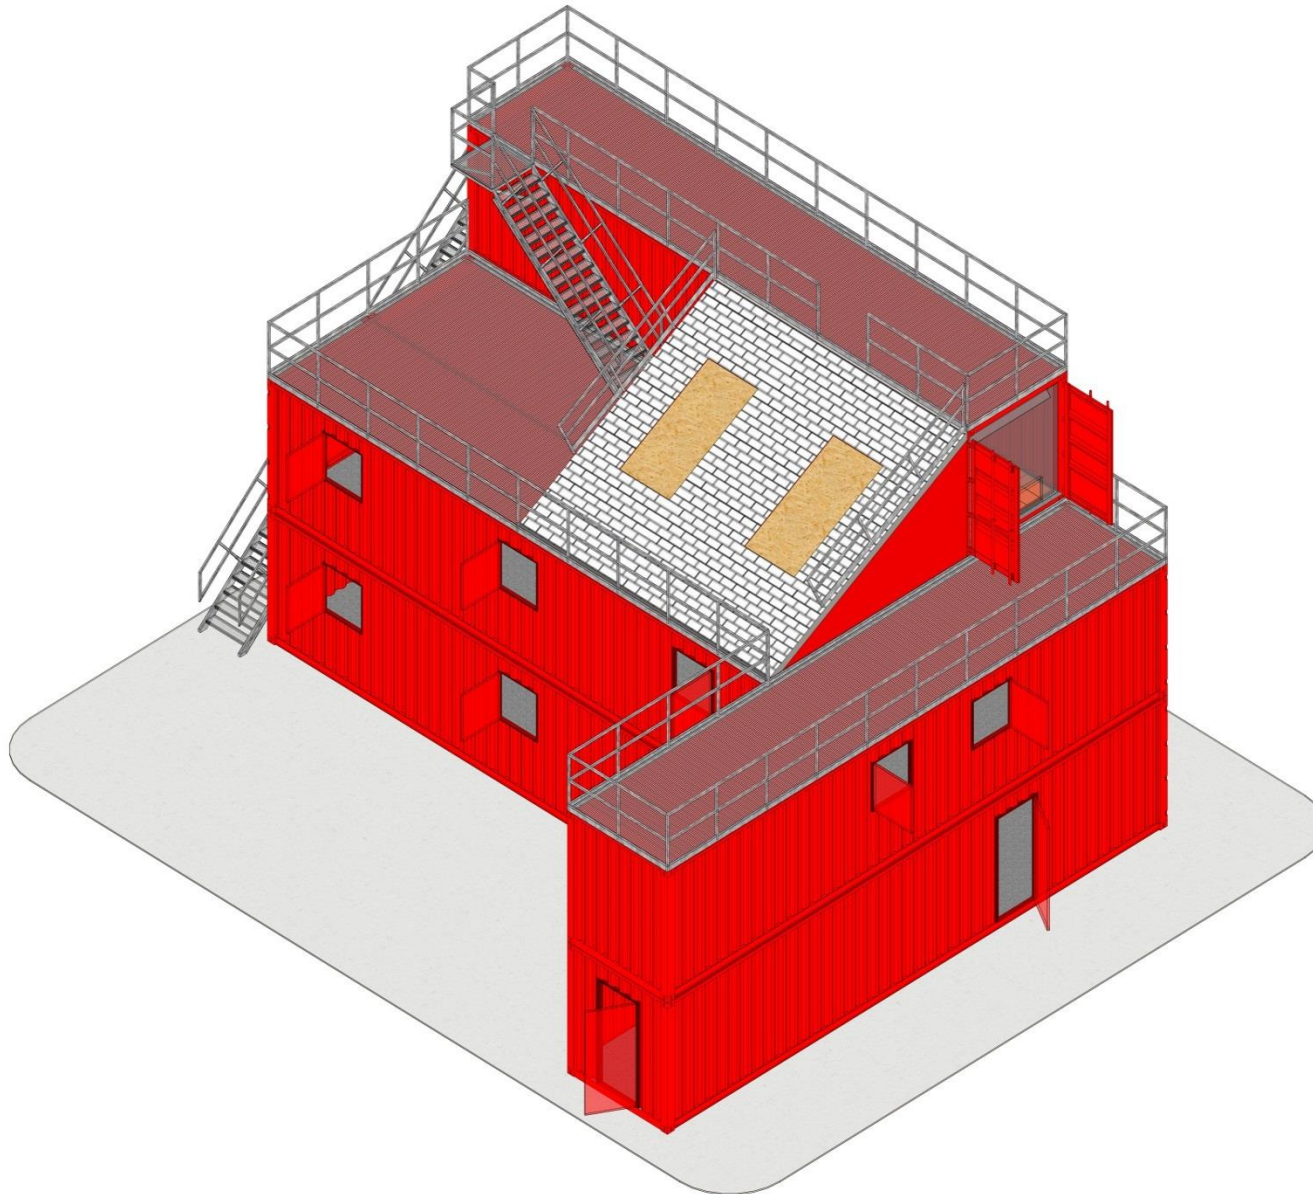

3233 E. Corona Avenue  
Phoenix, AZ 85040  
1-877-268-8303  
[www.mobilefireunits.com](http://www.mobilefireunits.com)

- 9 – 40' CONTAINERS
- 1 – BURN ROOM
- TEMPERATURE MONITORING SYSTEM
- RECONFIGURABLE SCBA MAZE
- INTERIOR HALLWAY & ROOM SCENARIOS
- SHORING PROP
- WALL BREACH PROP
- INTERIOR STAIRS
- EXTERIOR STAIRS
- ACTIVE ROOF
- OSHA COMPLIANT GUARDRAIL SYSTEM
- RAPPELLING STATION
- STANDPIPE SYSTEM
- SPRINKLER SYSTEM
- PITCHED ROOF PROP
- FORCED ENTRY DOOR
- PERSONNEL DOORS
- DENVER WINDOW

## MANHATTAN SYSTEM