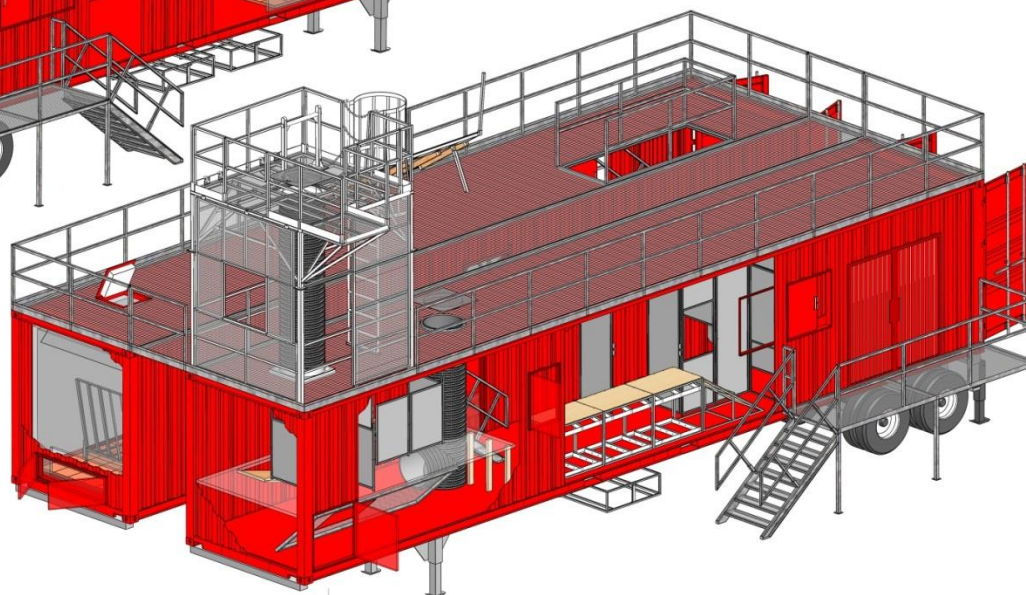

3233 E. Corona Avenue  
 Phoenix, AZ 85040  
 1-877-268-8303  
[www.mobilefireunits.com](http://www.mobilefireunits.com)

- 2 – 48’ CONTAINERS
- 2 – 48’ CONTAINER CHASSIS
- 1 - CLASS “A” & LPG BURN ROOM
- TEMPERATURE MONITORING SYSTEM
- RECONFIGURABLE SCBA MAZE
- SHORING PROP
- WALL BREACH PROP
- INTERIOR STAIRS
- EXTERIOR STAIRS
- ACTIVE ROOF
- OSHA COMPLIANT GUARDRAIL SYSTEM
- RAPPELLING TOWER
- STANDPIPE SYSTEM
- SPRINKLER SYSTEM
- PITCHED ROOF PROP
- FORCED ENTRY DOOR
- PERSONNEL DOORS
- DENVER DRILL WINDOWS
- BREACH WINDOWS

## STARKVILLE SYSTEM