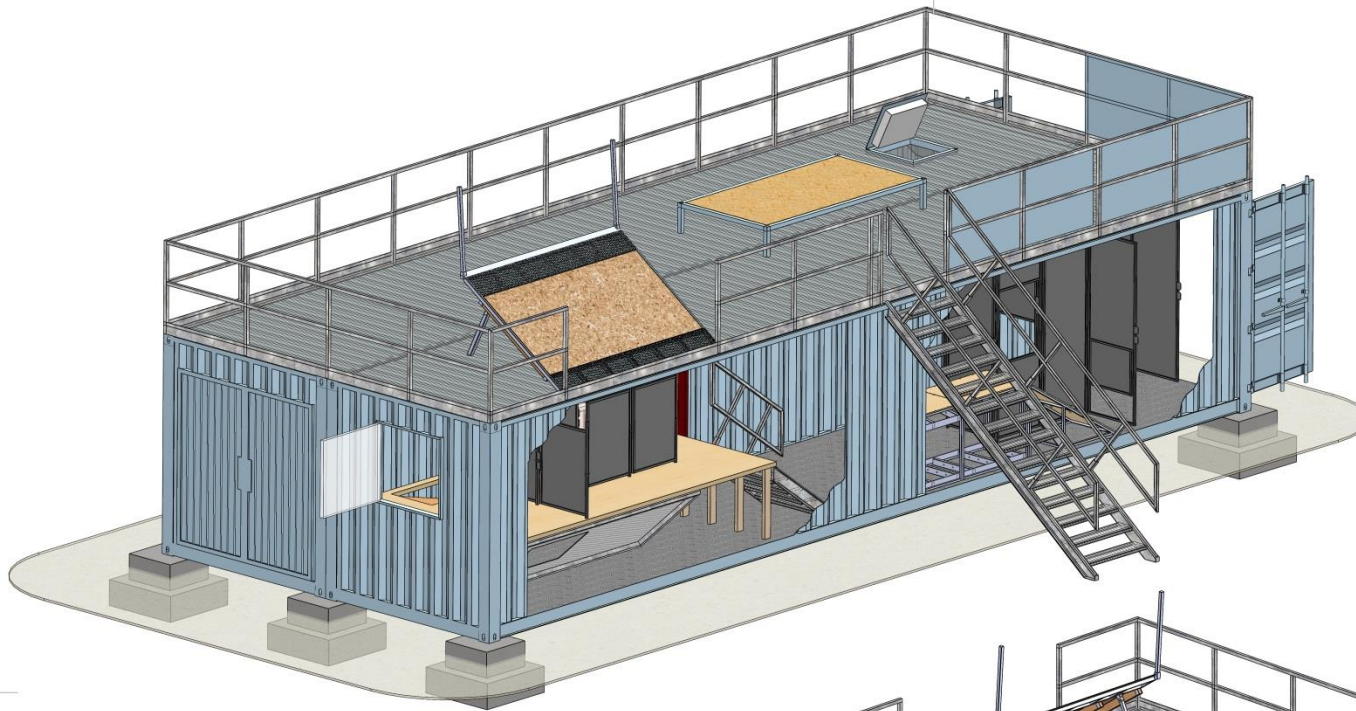

3233 E. Corona Avenue
Phoenix, AZ 85040
1-877-268-8303
www.mobilefireunits.com

- 2 - 40' CONTAINERS
- 1 - 20' BURN ROOM
- TEMPERATURE MONITORING SYSTEM
- RECONFIGURABLE SCBA MAZE
- SHORING PROP
- WALL BREACH PROP
- EXTERIOR STAIRS
- ACTIVE ROOF
- OSHA COMPLIANT GUARDRAIL SYSTEM
- PITCHED ROOF PROP
- FORCED ENTRY DOOR
- PERSONNEL DOORS
- DENVER WINDOW
- BAR CUTTING PROP

SCOTTSDALE SYSTEM