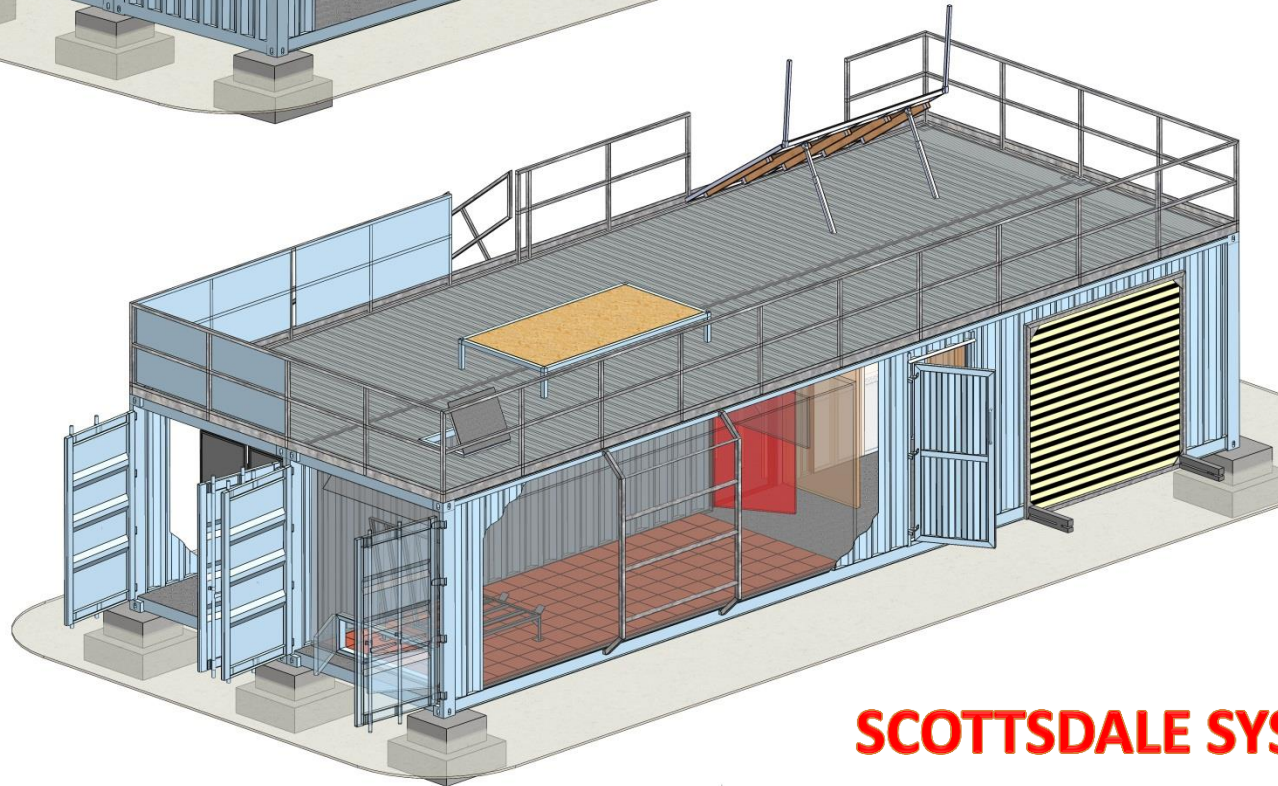

3233 E. Corona Avenue
Phoenix, AZ 85040
1-877-268-8303
www.mobilefireunits.com

- 2 - 40' CONTAINERS
- 1 - 20' BURN ROOM
- TEMPERATURE MONITORING SYSTEM
- RECONFIGURABLE SCBA MAZE
- SHORING PROP
- WALL BREACH PROP
- EXTERIOR STAIRS
- ACTIVE ROOF
- OSHA COMPLIANT GUARDRAIL SYSTEM
- PITCHED ROOF PROP
- FORCED ENTRY DOOR
- PERSONNEL DOORS
- DENVER WINDOW
- BAR CUTTING PROP

SCOTTSDALE SYSTEM