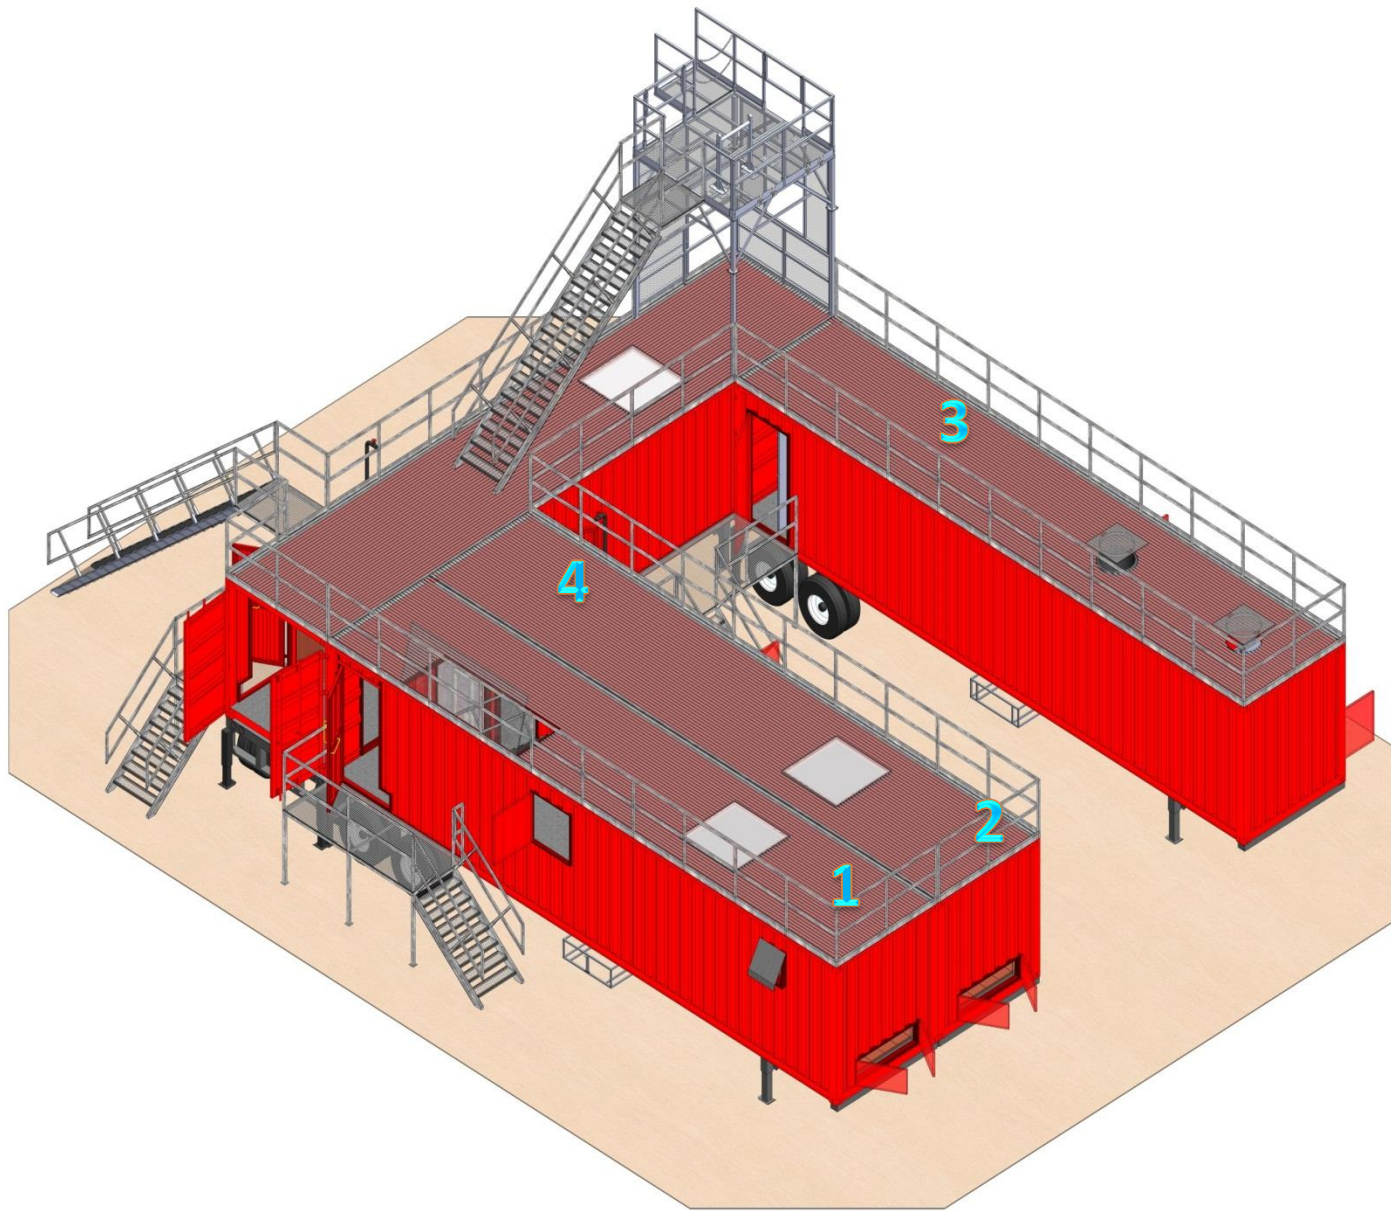

3233 E. Corona Avenue
Phoenix, AZ 85040
1-877-268-8303
www.mobilefireunits.com

- 4 – 40' CONTAINERS
- 4 – 40' CONTAINER CHASSIS
- 2 – BURN ROOMS
- 1 - CLASS "A" & LPG BURN ROOM
- 2 - CLASS "A" BURN ROOMS
- TEMPERATURE MONITORING SYSTEM
- RECONFIGURABLE SCBA MAZE
- SHORING PROP
- WALL BREACH PROP
- INTERIOR STAIRS
- EXTERIOR STAIRS
- ACTIVE ROOF
- OSHA COMPLIANT GUARDRAIL SYSTEM
- RAPPELLING TOWER
- STANDPIPE SYSTEM
- SPRINKLER SYSTEM
- CEILING PULL PROP
- FORCED ENTRY DOOR
- PERSONNEL DOORS
- DENVER DRILL WINDOWS
- BREACH WINDOWS

PIGEON FORGE SYSTEM