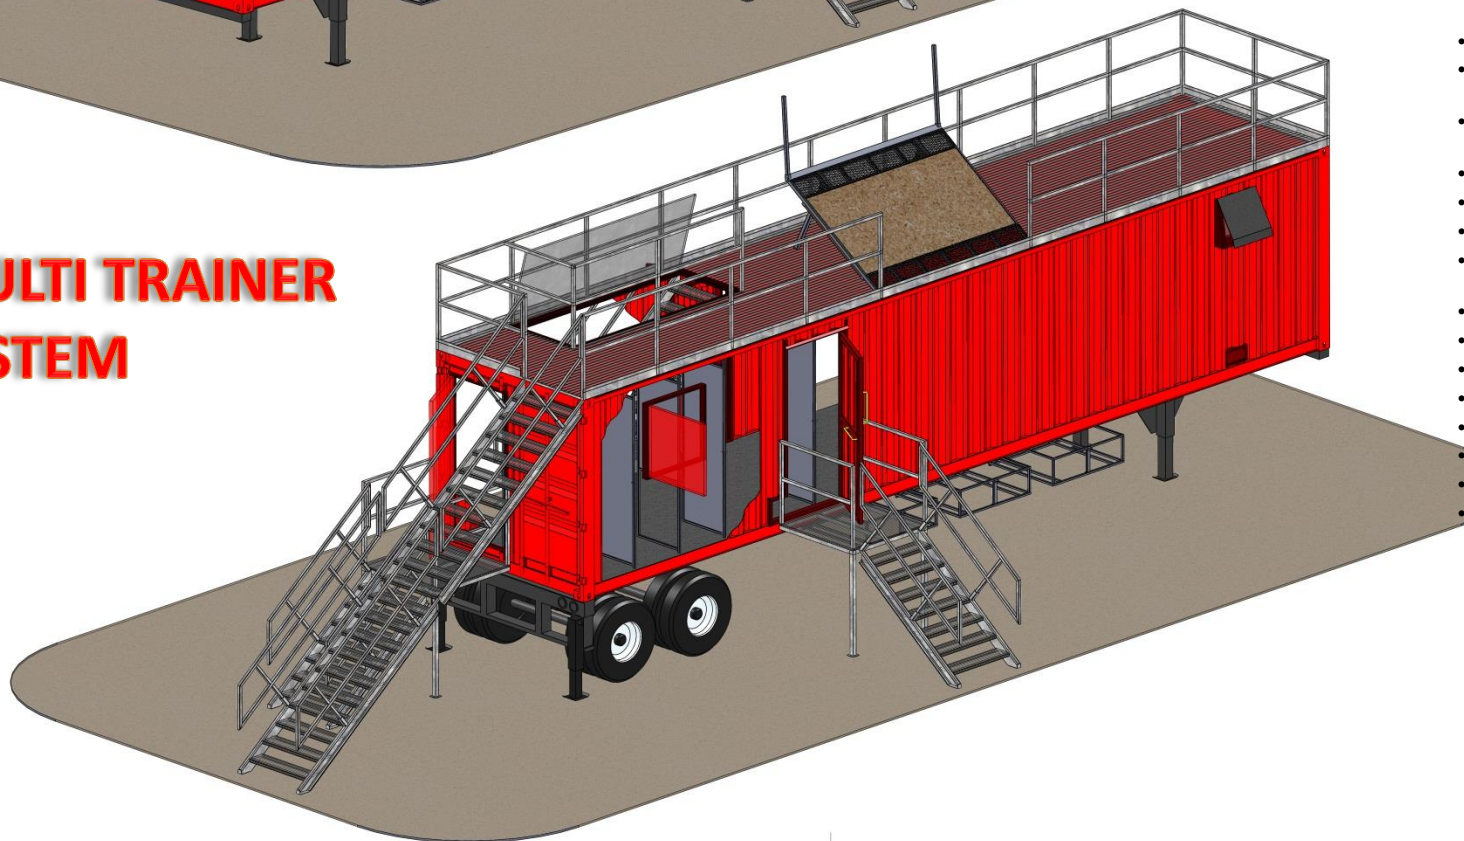

3233 E. Corona Avenue
Phoenix, AZ 85040
1-877-268-8303
www.mobilefireunits.com

MULTI TRAINER SYSTEM

- 1 – 48' CONTAINER
- 1 – 48' CONTAINER CHASSIS
- 1 – BURN ROOM
- TEMPERATURE MONITORING SYSTEM
- RECONFIGURABLE SCBA MAZE
- INTERIOR STAIRS
- EXTERIOR STAIRS
- ACTIVE ROOF
- OSHA COMPLIANT GUARDRAIL SYSTEM
- STANDPIPE SYSTEM
- SPRINKLER SYSTEM
- CEILING PULL PROP
- PITCHED ROOF PROP
- FORCED ENTRY DOOR
- PERSONNEL DOORS
- DENVER DRILL WINDOWS
- BREACH WINDOWS