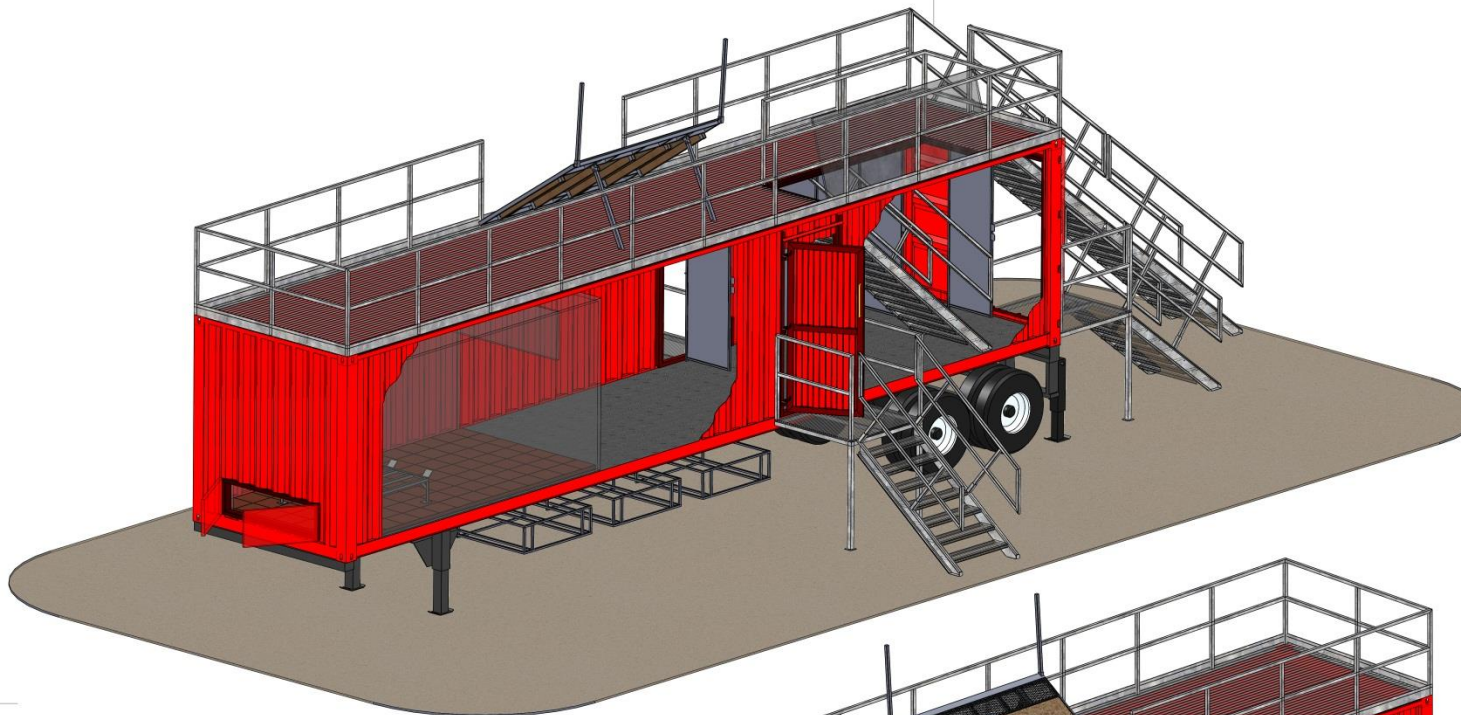

3233 E. Corona Avenue
Phoenix, AZ 85040
1-877-268-8303
www.mobilefireunits.com

MULTI TRAINER SYSTEM

- 1 – 48' CONTAINER
- 1 – 48' CONTAINER CHASSIS
- 1 – BURN ROOM
- TEMPERATURE MONITORING SYSTEM
- RECONFIGURABLE SCBA MAZE
- INTERIOR STAIRS
- EXTERIOR STAIRS
- ACTIVE ROOF
- OSHA COMPLIANT GUARDRAIL SYSTEM
- STANDPIPE SYSTEM
- SPRINKLER SYSTEM
- CEILING PULL PROP
- PITCHED ROOF PROP
- FORCED ENTRY DOOR
- PERSONNEL DOORS
- DENVER DRILL WINDOWS
- BREACH WINDOWS