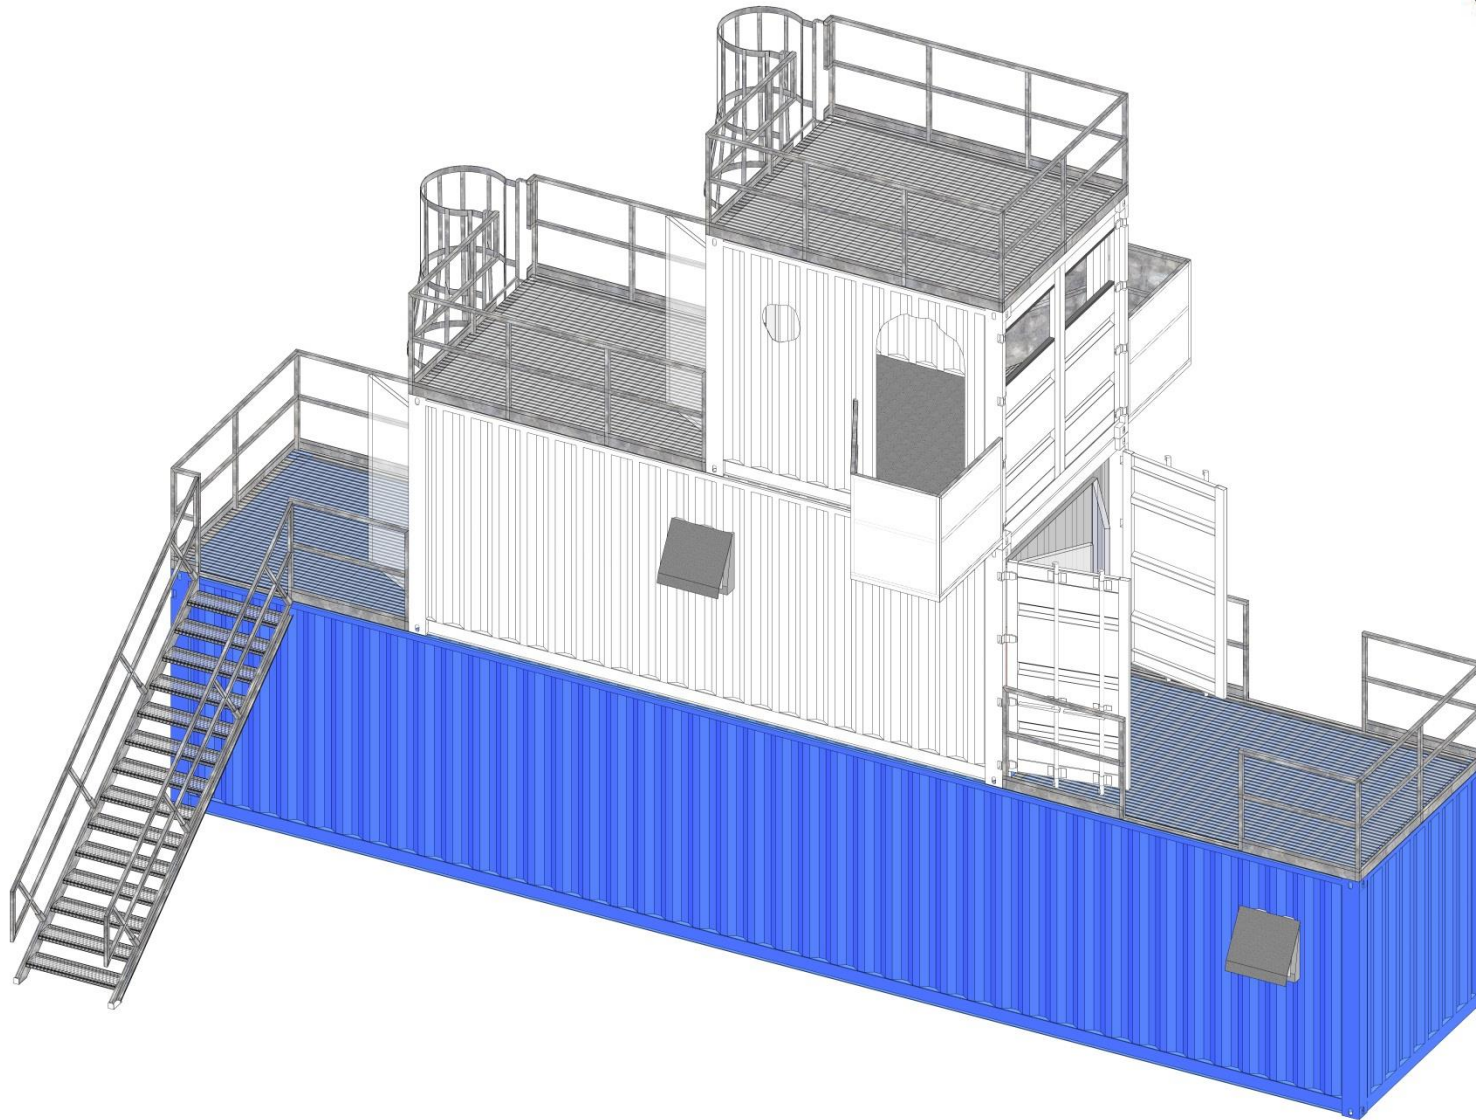

3233 E. Corona Avenue
Phoenix, AZ 85040
1-877-268-8303
www.mobilefireunits.com

- 1- 40' CONTAINER
- 1 - 20' CONTAINER
- 1 - 10' CONTAINER
- LPG ENGINE ROOM FIRE
- LPG CEILING FIRE
- LPG GALLEY FIRE
- LPG CONTROL PANEL AT BRIDGE LEVEL ALLOWING INDEPENDENT OPERATION OF BURN LOCATIONS
- HONEYWELL AUTOMATIC FLAME MONITORING SYSTEM
- TEMPERATURE MONITORING SYSTEM
- EXTERIOR STAIRS
- EXTERIOR LADDERS
- ACTIVE ROOF
- OSHA COMPLIANT GUARDRAIL SYSTEM

MARITIME SIMULATOR 1