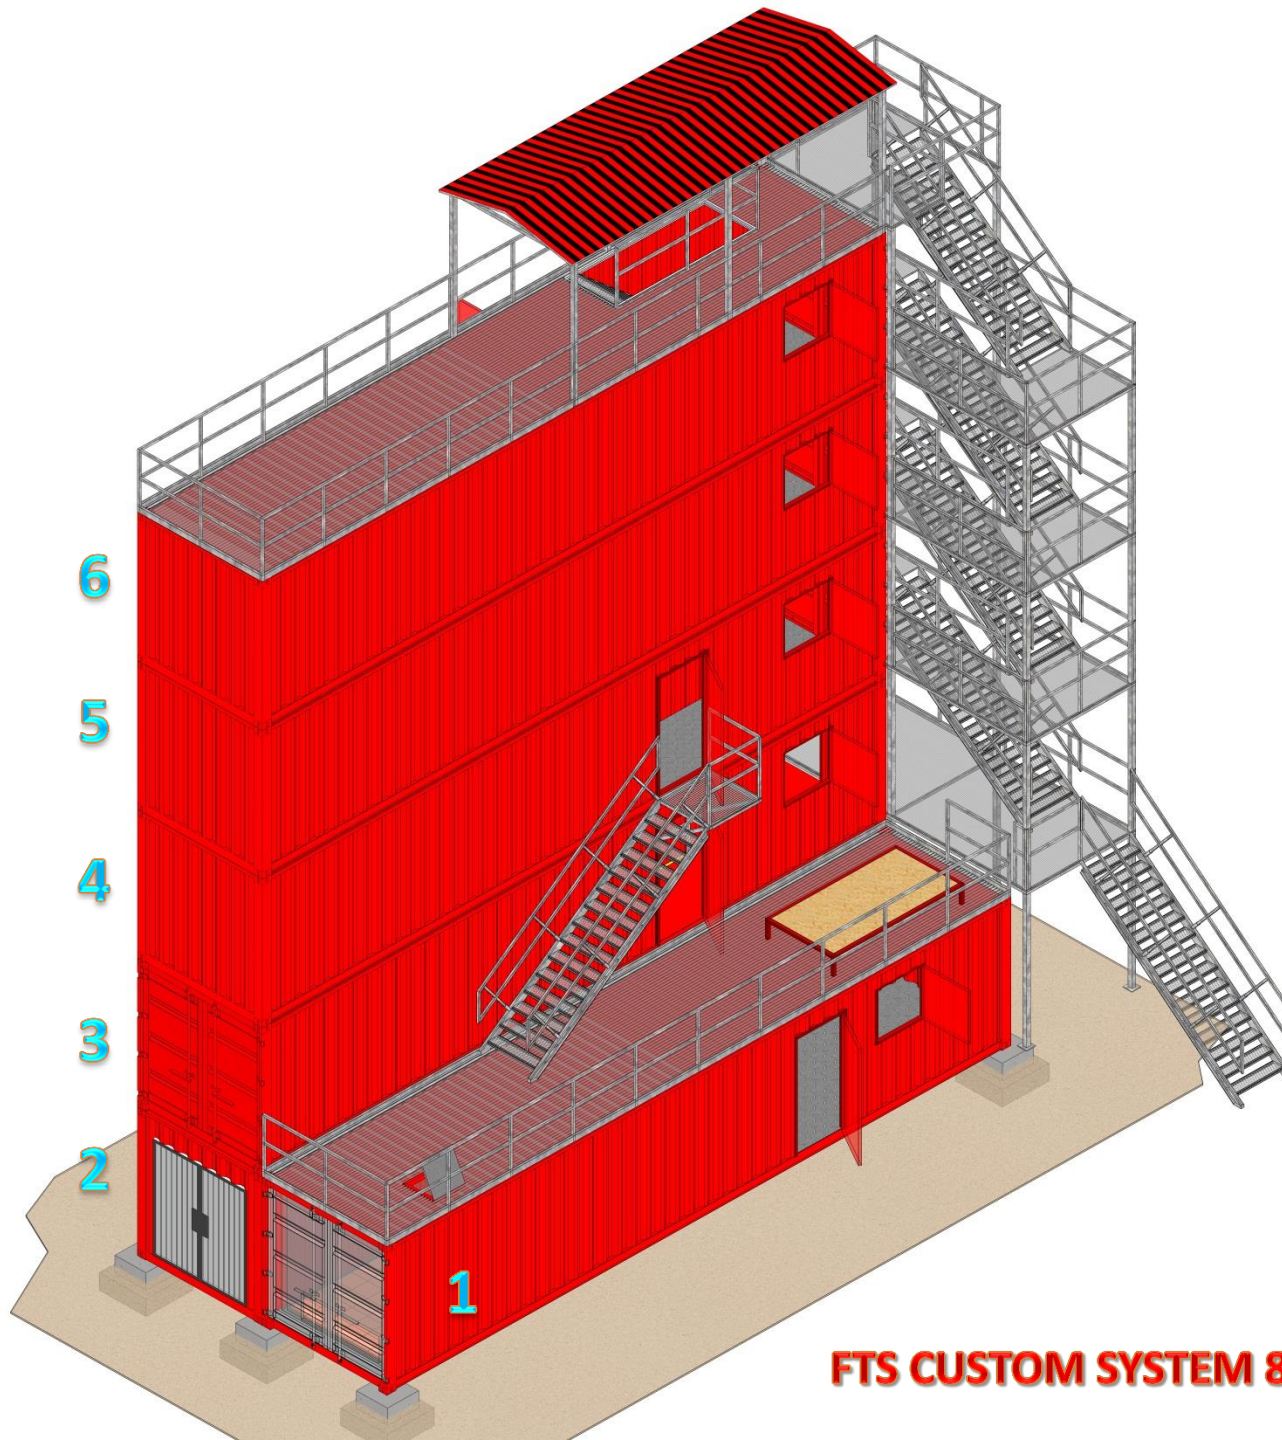

3233 E. Corona Avenue  
Phoenix, AZ 85040  
1-877-268-8303  
www.mobilefireunits.com

- 6 – 40' CONTAINERS
- 3 – BURN ROOMS
- TEMPERATURE MONITORING SYSTEM
- RECONFIGURABLE SCBA MAZE
- SHORING PROP
- WALL BREACH PROP
- INTERIOR STAIRS
- EXTERIOR STAIRS
- ACTIVE ROOF
- OSHA COMPLIANT GUARDRAIL SYSTEM
- RAPPPELLING STATION
- CANOPY SYSTEM
- STANDPIPE SYSTEM
- SPRINKLER SYSTEM
- FORCED ENTRY DOOR
- REBAR CUTTING PROP
- GARAGE DOOR PROP
- PERSONNEL DOORS
- DENVER WINDOW

**FTS CUSTOM SYSTEM 8**