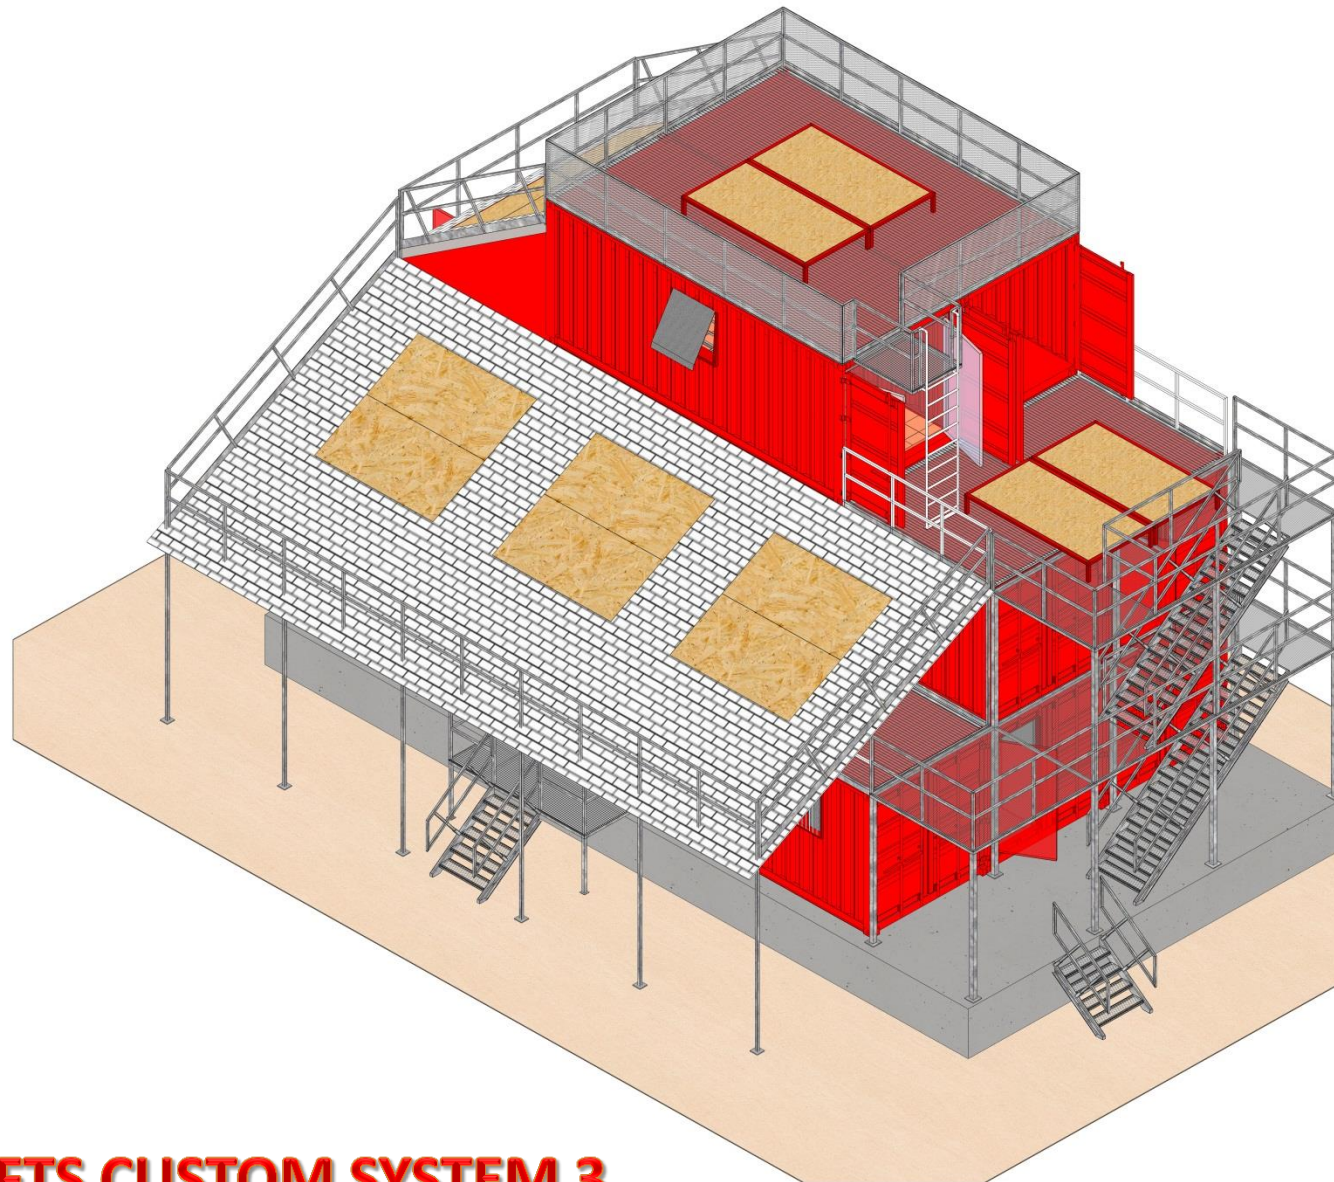

3233 E. Corona Avenue  
Phoenix, AZ 85040  
1-877-268-8303  
[www.mobilefireunits.com](http://www.mobilefireunits.com)

- 5 – 40' CONTAINERS
- 2 – 20' CONTAINERS
- 4 – BURN ROOMS
- TEMPERATURE MONITORING SYSTEM
- RECONFIGURABLE SCBA MAZE
- SHORING PROP
- WALL BREACH PROP
- INTERIOR STAIRS
- EXTERIOR STAIRS
- ACTIVE ROOF
- OSHA COMPLIANT GUARDRAIL SYSTEM
- RAPPPELLING STATION
- STANDPIPE SYSTEM
- SPRINKLER SYSTEM
- PITCHED ROOF PROP
- FLAT ROOF PROP
- FORCED ENTRY DOOR
- REBAR CUTTING PROP
- GARAGE DOOR PROP
- PERSONNEL DOORS
- DENVER WINDOW

## **FTS CUSTOM SYSTEM 3**