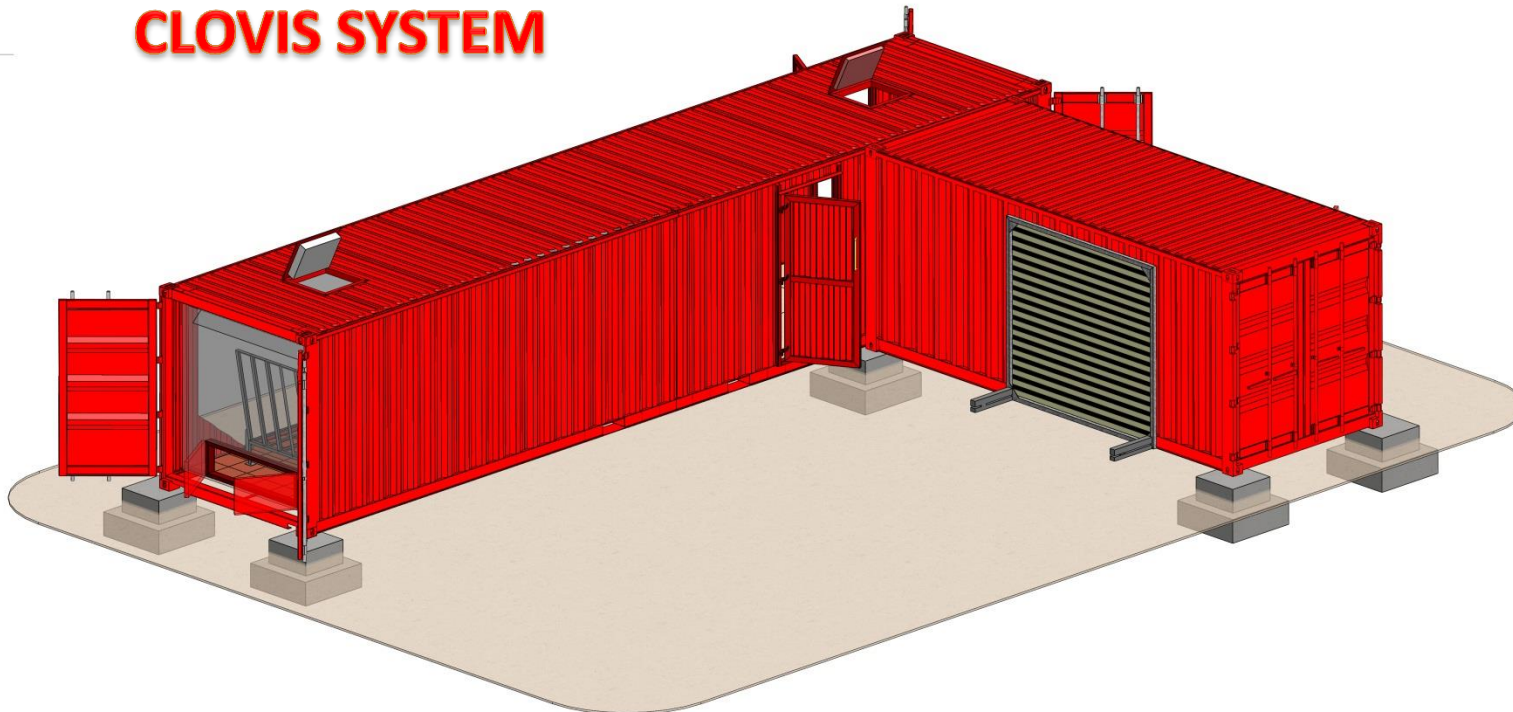

3233 E. Corona Avenue
Phoenix, AZ 85040
1-877-268-8303
www.mobilefireunits.com

CLOVIS SYSTEM

- 1 – 40' CONTAINER
- 1 – 20' CONTAINER
- 1 – BURN ROOM
- TEMPERATURE MONITORING SYSTEM
- FIRE DOOR
- FIRE WINDOW
- GARAGE DOOR CUTTING PROP
- MOVEABLE WALL PARTITIONS