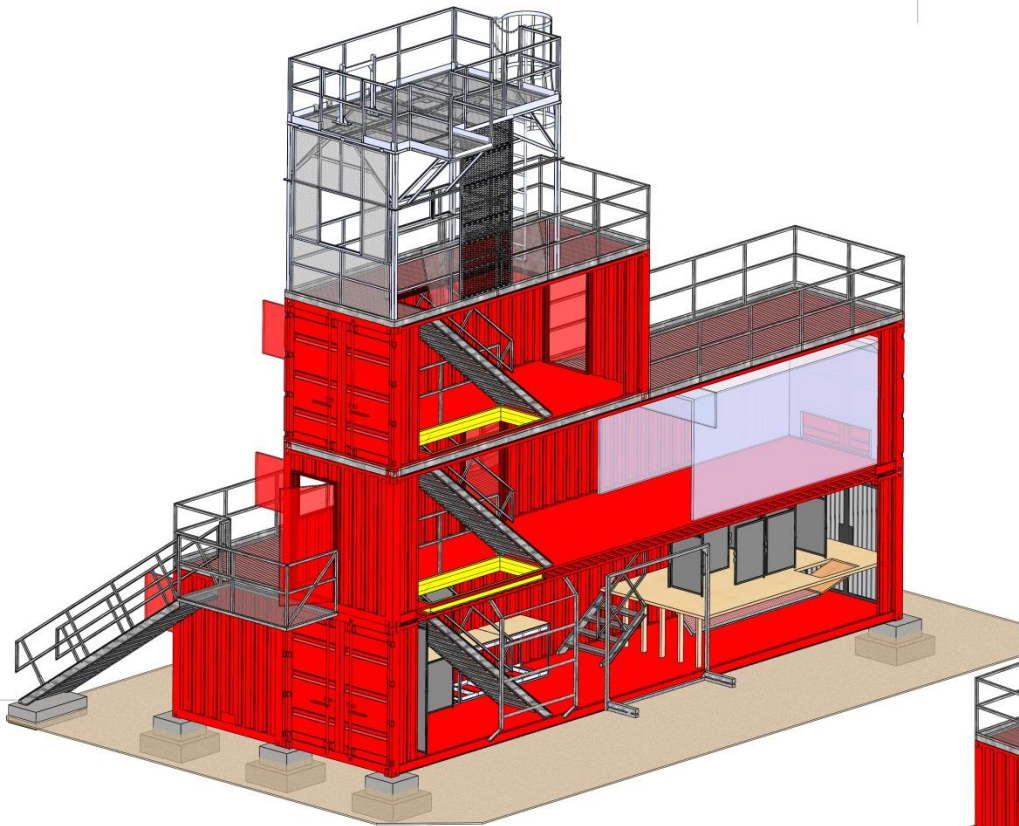

3233 E. Corona Avenue
Phoenix, AZ 85040
1-877-268-8303
www.mobilefireunits.com

BULLHEAD SYSTEM

- 3 – 40' CONTAINERS
- 1 – 20' CONTAINER
- 2 – BURN ROOMS
- TEMPERATURE MONITORING SYSTEM
- RECONFIGURABLE SCBA MAZE
- SHORING PROP
- WALL BREACH PROP
- INTERIOR STAIRS
- EXTERIOR STAIRS
- ACTIVE ROOF
- OSHA COMPLIANT GUARDRAIL SYSTEM
- RAPPPELLING TOWER
- STANDPIPE SYSTEM
- SPRINKLER SYSTEM
- PITCHED ROOF PROP
- FORCED ENTRY DOOR
- REBAR CUTTING PROP
- GARAGE DOOR PROP
- PERSONNEL DOORS
- DENVER WINDOW