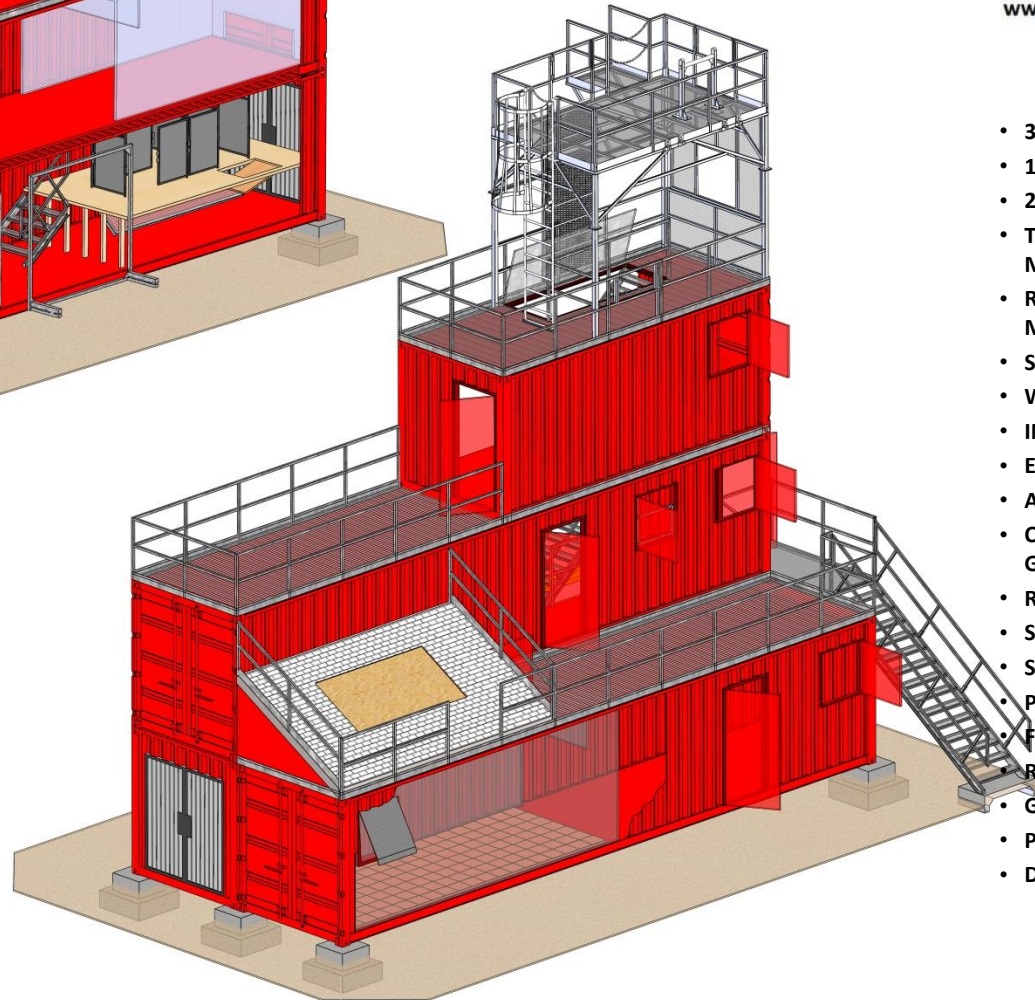

3233 E. Corona Avenue
Phoenix, AZ 85040
1-877-268-8303
www.mobilefireunits.com

BULLHEAD SYSTEM

- 3 – 40' CONTAINERS
- 1 – 20' CONTAINER
- 2 – BURN ROOMS
- TEMPERATURE MONITORING SYSTEM
- RECONFIGURABLE SCBA MAZE
- SHORING PROP
- WALL BREACH PROP
- INTERIOR STAIRS
- EXTERIOR STAIRS
- ACTIVE ROOF
- OSHA COMPLIANT GUARDRAIL SYSTEM
- RAPPPELLING TOWER
- STANDPIPE SYSTEM
- SPRINKLER SYSTEM
- PITCHED ROOF PROP
- FORCED ENTRY DOOR
- REBAR CUTTING PROP
- GARAGE DOOR PROP
- PERSONNEL DOORS
- DENVER WINDOW